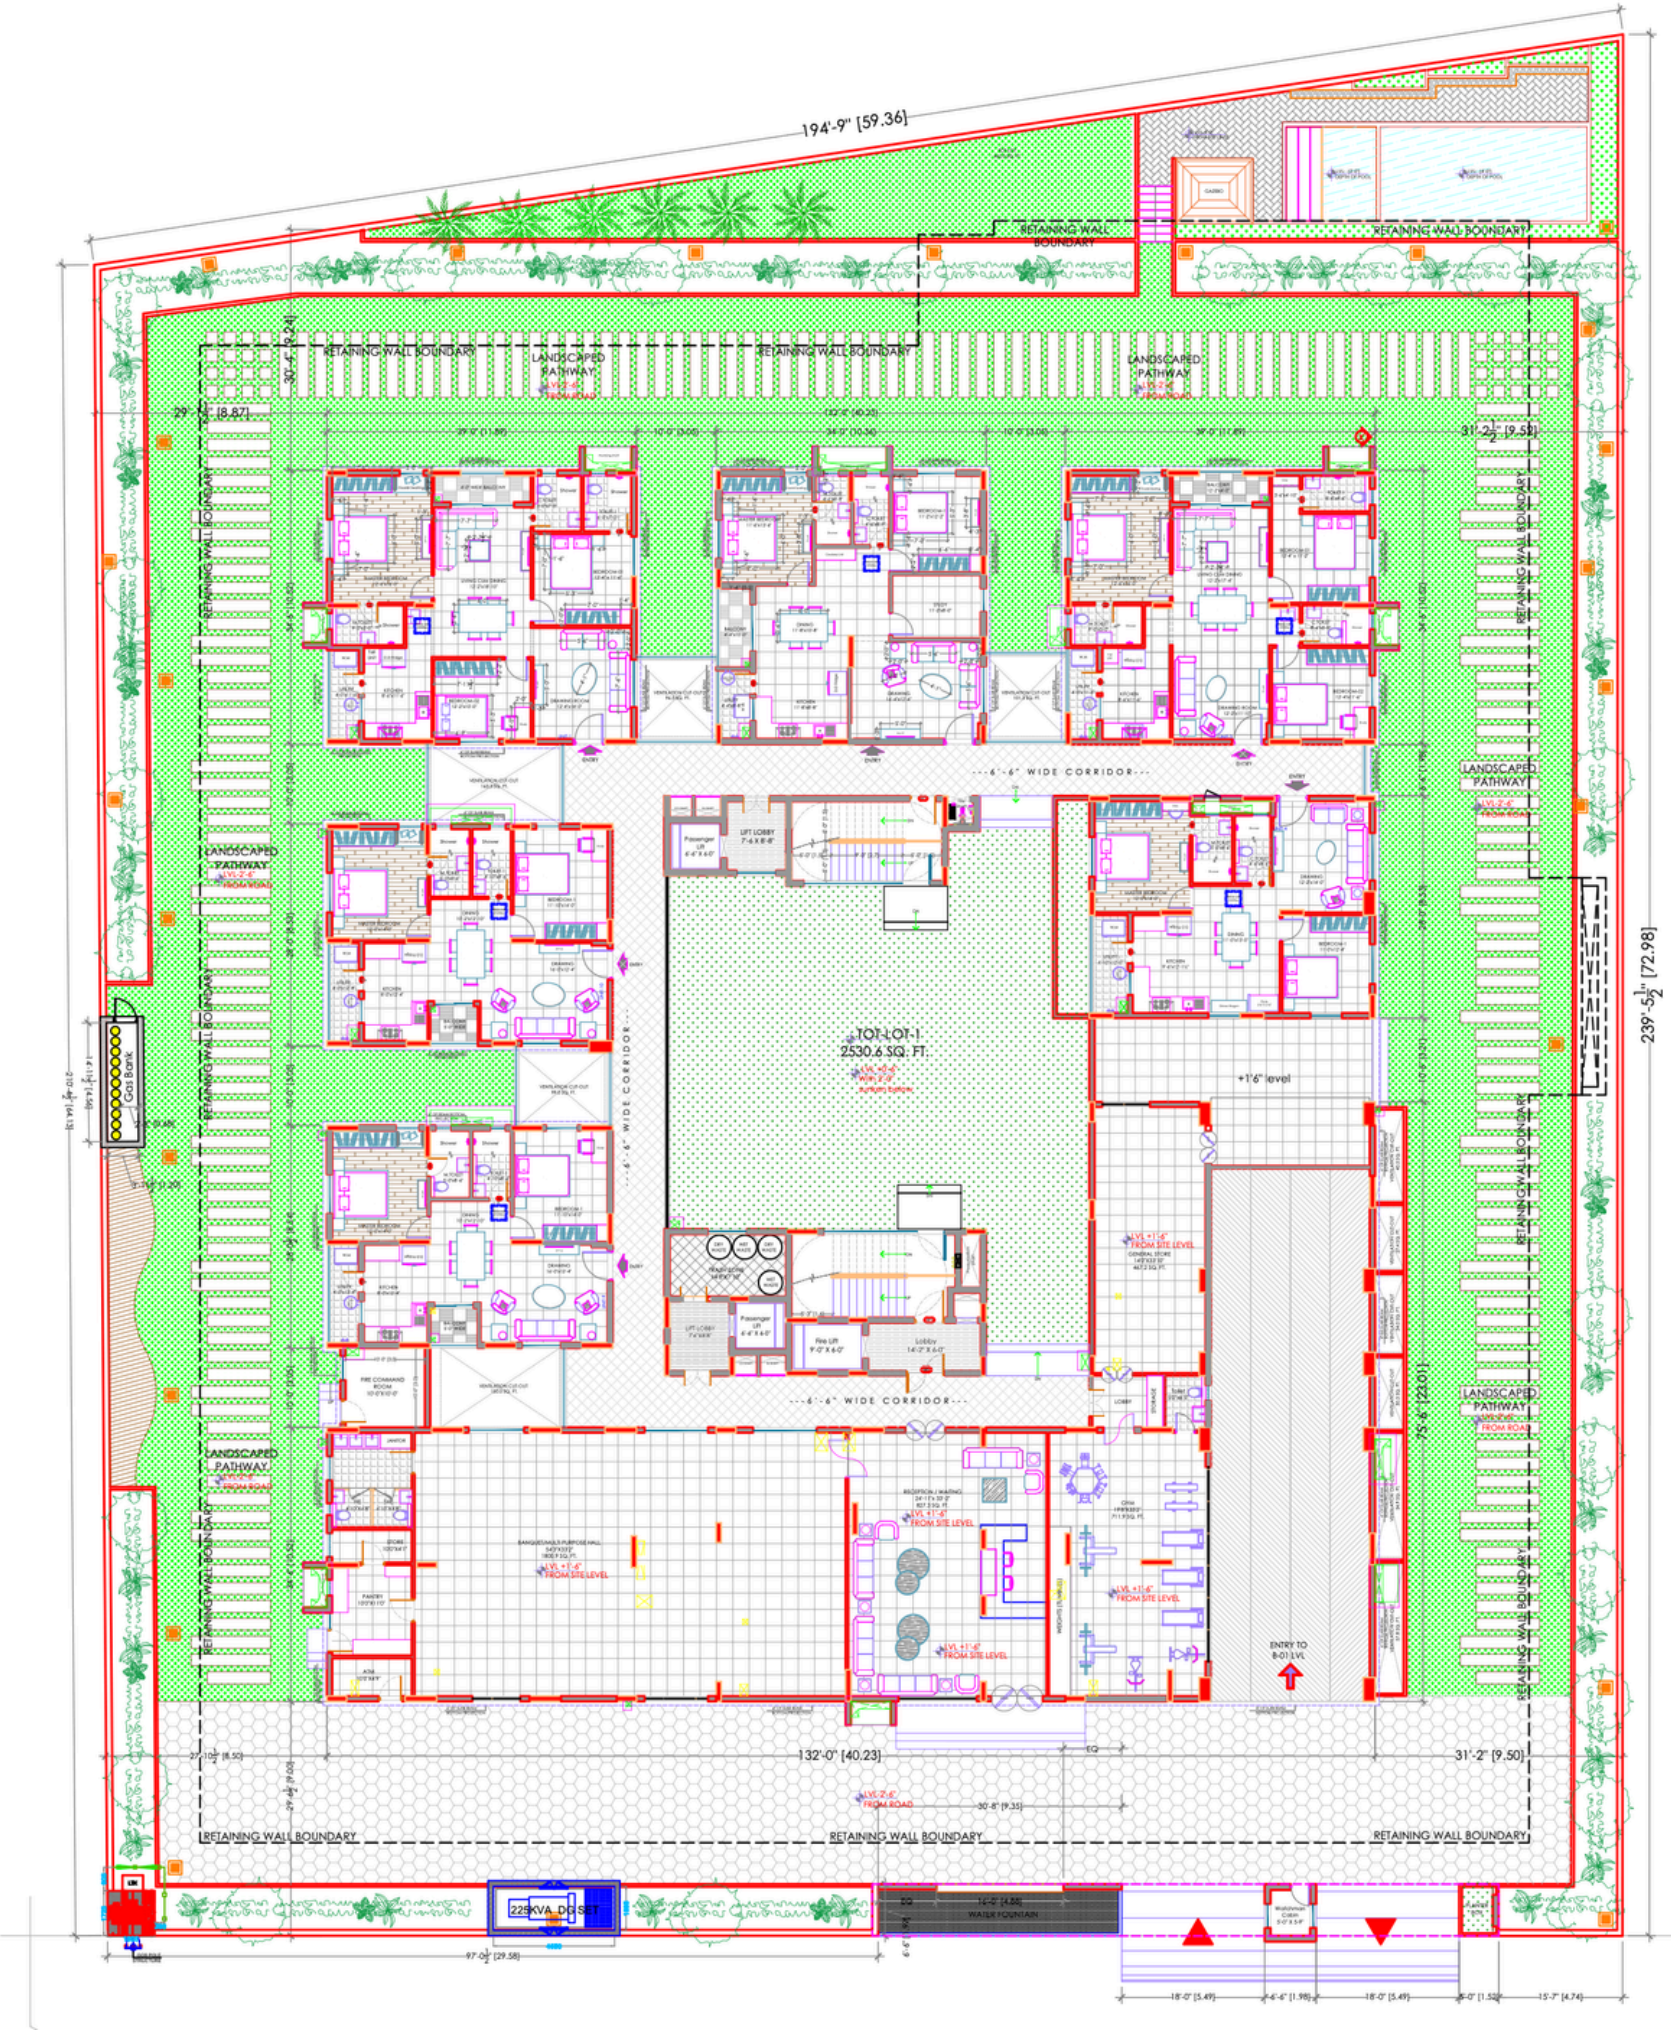

Project Summary

Location: Gundlapochampalli, Hyderabad

Total Site Area: 43,362sq.ft / 4818 sq.yds / 4,028.46 sq.m /0.99 acres

No. of Floors: Stilt + 5 Floors

No. of Units: 86 units (2,2.5,3BHK)

Team

Architecture & Design

Mr. Anirudh Reddy

Ground Floor

Master Level Area Statements

<u>GROUND FLOOR AREA STATEMENT</u>			
UNIT-NO.	BHK.	NET FLAT AREA	INCLUDING 25% C-A
UNITS-1,3	3 BHK.	1345.30 Sq.Ft. (x2)	1681.62 Sq.Ft. (x2)
UNITS-2	2.5 BHK.	1173.10 Sq.Ft. (x1)	1465.80 Sq.Ft. (X1)
UNITS-4,9,10	2 BHK.	1008.00 Sq.Ft. (x3)	1260.00 Sq.Ft. (X3)
TOTAL 6 FLATS		6,886.82 Sq.Ft.	8,608.52 Sq.Ft.
AMENITIES		4469.80 Sq.Ft.	